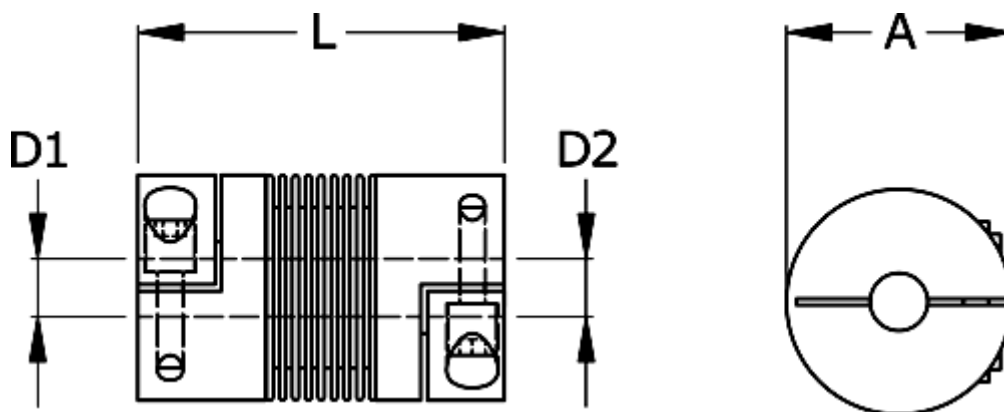

Data Sheet

Article number: 3330200450501216

Description: Bellow coupling type 2 size45
Length 50 mm, bore 12/16 mm

Measures

A	= 32.5
D1	= 12
D2	= 16
L	= 50
Nom. torque NM (Tkn)	= 4.5